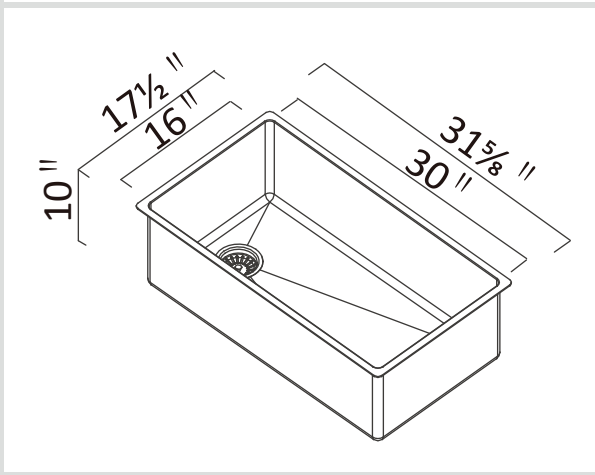

Dimensions

Specifications

Description	Single bowl, Sink
Overall Sink Size	31 5/8" x 17 1/2" x 10" deep
Bowl Dimensions	30" x 16" x 10" deep
Installation	Undermount
Thickness	18 ga
Material	Stainless steel SUS304

Installation

Fixings	Undermount clips supplied
Template	zomodo.ca/product/moc762
Min Cabinet Size	33/36"
Waste Holes	1 x 3 1/2" round Compatible with waste disposal
Sealing Strip	N/A

Plumbing

Waste Fittings	1 x (3 1/2" x 1 1/2") basket waste included

Packaging

Carton Type	Single Carton
Gross Weight	22 lbs
Carton Size	34 3/4" x 12 1/2" x 20 1/2"

SURFACE FINISH Microbrush	WASTE KIT 	MATERIAL Stainless Steel

INSTALLATION OPTIONS Undermount	PROFILE Corner

Zomodo Product Certification: All Zomodo pressed sinks and waste kits sold in Canada are CSA approved. All Zomodo sinks are tested and exceed the requirements of CSA standard ASME A112.19.3-2008/CSA B45.4-08 - Stainless steel plumbing fixtures. Our Waste kits are tested and exceed the requirements of cUPC Standard. Our faucets are tested and exceed both cUPC and CSA standards.