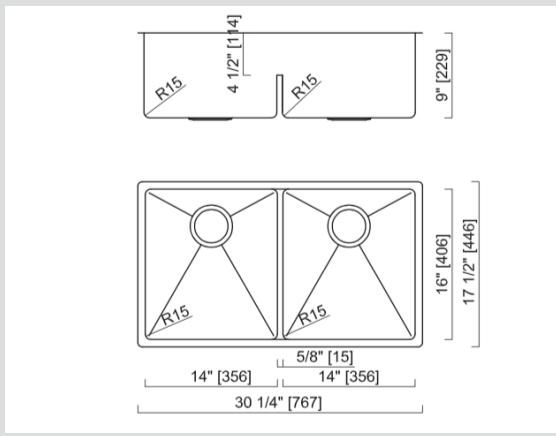

Dimensions

Specifications

Description	Low Divide Double Bowl Sink
Overall Sink Size	30 1/4" x 17 1/2" x 9" deep
Bowl Dimensions	14" x 16" x 9" deep 14" x 16" x 9" deep
Installation	Undermount
Thickness	16ga
Material	Stainless steel SUS304

Installation

Fixings	Undermount clips supplied
Template	zomodo.ca/product/moc356dc
Min Cabinet Size	33"
Waste Holes	2 x 3 1/2" round Compatible with waste disposal
Sealing Strip	N/A

Plumbing

Waste Fittings	2 x (3 1/2" x 1 1/2") basket waste included

Packaging

Carton Type	Single Carton
Gross Weight	24 lbs
Carton Size	33 3/8" x 12 3/8" x 20 1/4"

SURFACE FINISH

Microbrush

WASTE KIT

MATERIAL

Stainless Steel

INSTALLATION OPTIONS

Undermount

PROFILE

Corner

Zomodo Product Certification: All Zomodo pressed sinks and waste kits sold in Canada are CSA approved. All Zomodo sinks are tested and exceed the requirements of CSA standard ASME A112.19.3-2008/CSA B45.4-08 - Stainless steel plumbing fixtures. Our Waste kits are tested and exceed the requirements of cUPC Standard. Our faucets are tested and exceed both cUPC and CSA standards.