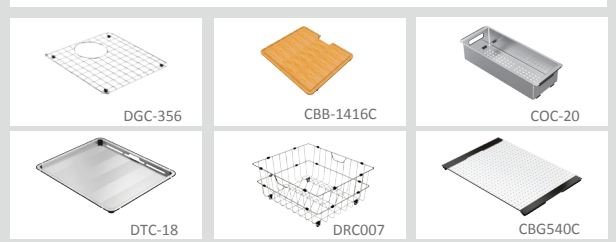

Optional Accessories