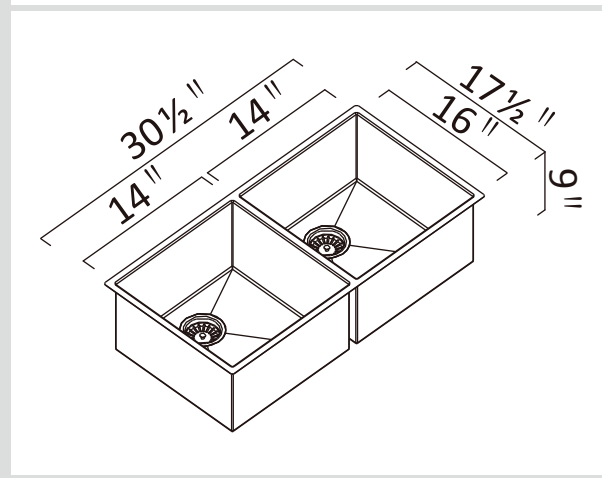

Dimensions

Specifications

Description	Double bowl, Sink
Overall Sink Size	30 1/2 " x 17 1/2 " x 9 " deep
Bowl Dimensions	14 " x 16 " x 9 " deep 14 " x 16 " x 9 " deep
Installation	Undermount
Thickness	18 ga
Material	Stainless steel SUS304

Installation

Fixings	Undermount clips supplied
Template	zomodo.ca/product/crc356d
Min Cabinet Size	33 "
Waste Holes	2 x 3 1/2 " round Compatible with waste disposal
Sealing Strip	N/A

Plumbing

Waste Fittings	2 x (3 1/2 " x 1 1/2 ") basket waste included

Packaging

Carton Type	5-Pack or Single Box Option
Gross Weight	5-Pack - 75 lbs Single Box - 15 lbs
Carton Size	5-Pack 32 7/8 " x 19 7/8 " x 17 1/4 "

SURFACE FINISH Microbrush	WASTE KIT 3 1/2 " 1 1/2 "	MATERIAL Stainless Steel

INSTALLATION OPTIONS Undermount	PROFILE Vert Horiz

Zomodo Product Certification: All Zomodo pressed sinks and waste kits sold in Canada are CSA approved. All Zomodo sinks are tested and exceed the requirements of CSA standard ASME A112.19.3-2008/CSA B45.4-08 - Stainless steel plumbing fixtures. Our Waste kits are tested and exceed the requirements of cUPC Standard. Our faucets are tested and exceed both cUPC and CSA standards.