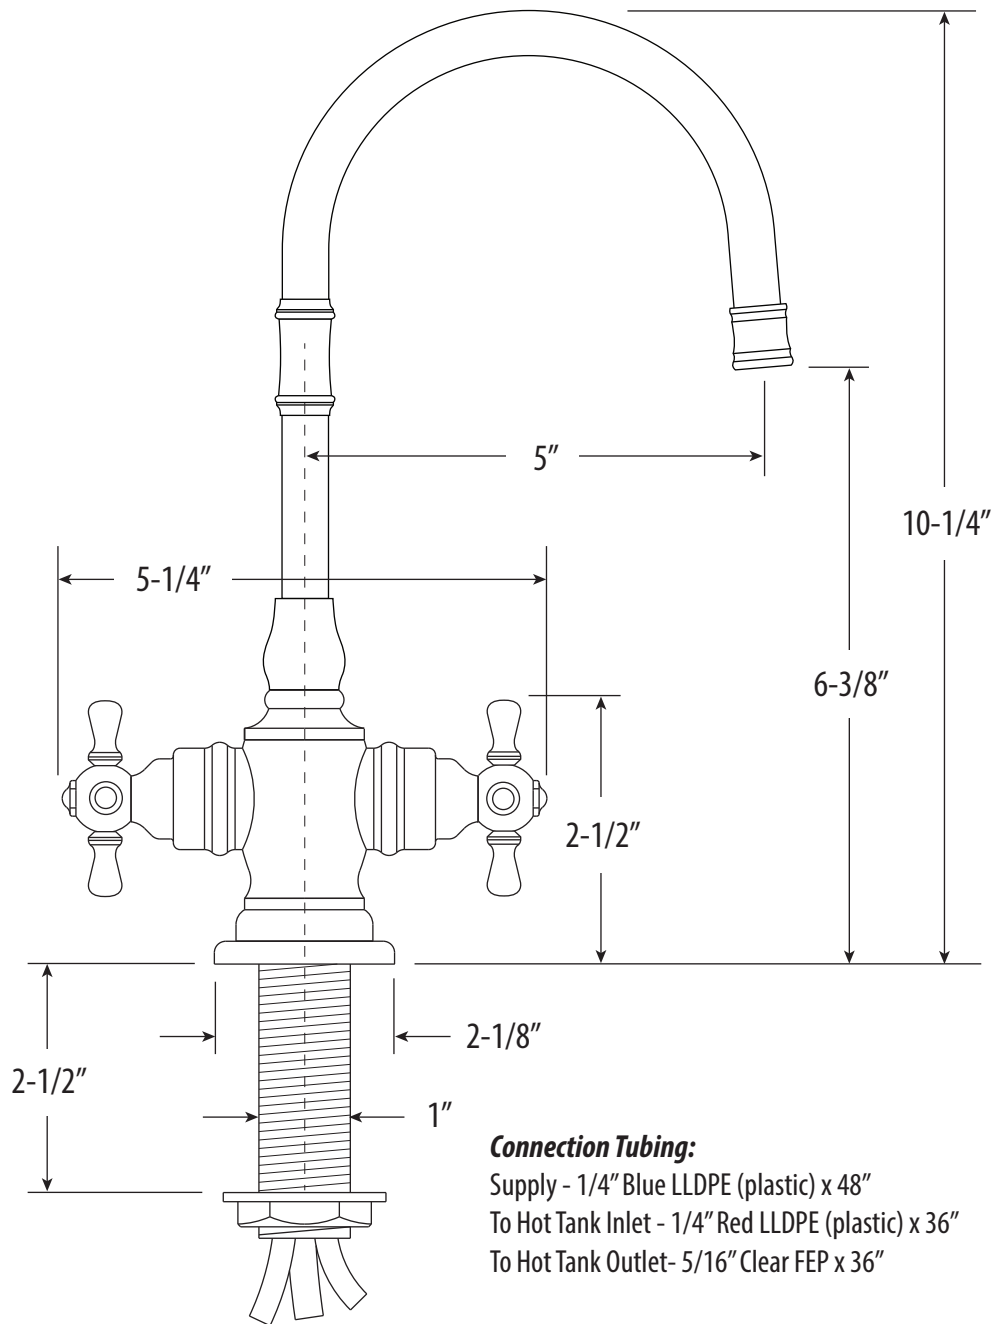

## PEMBROKE HOT AND COLD FILTRATION FAUCET / CROSS HANDLES

# I252HC

- MAX COUNTER THICKNESS 2-1/2"
- INSTALL HOLE SIZE ADAPTABLE UP TO 1-3/8"

DIMENSIONS MAY VARY AND ARE SUBJECT TO CHANGE. NO RESPONSIBILITY IS ASSUMED FOR USE OF SUPERCEDED OR VOIDED DATA