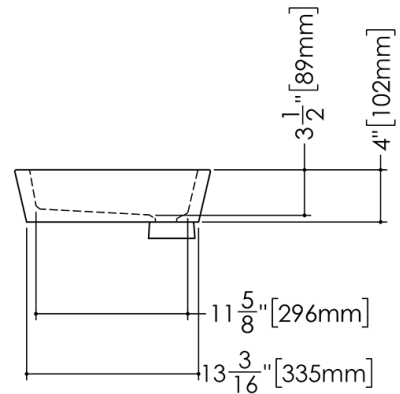

TECHNICAL DETAILS

- **Width:** 15"
- **Length:** 42"
- **Height:** 4"
- **Weight:** 34 lbs / 15 kg

Top View

Perspective view
Esc: 1:20

Front View

Side View

VC 842

WETSTYLE cannot be held responsible for any technical errors and reserves the right to make revisions without notice. Approximate measurement. The manufacturer accepts 1/4" (6.35mm) variance.