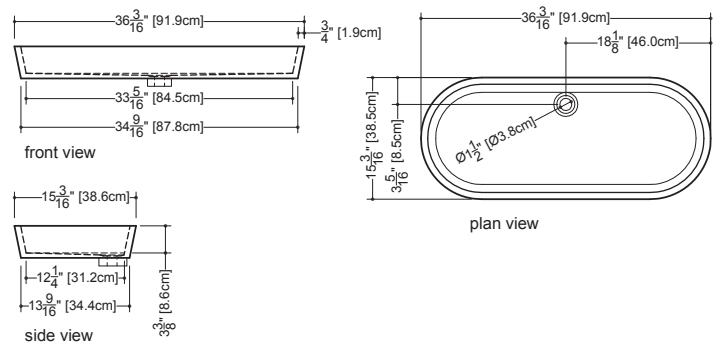

■ **codes/standards applicable**

IAPMO-ANSI Z124.1
IAPMO-ANSI Z124.3
CSA B 45.0 – CSA B45.4

WETSTYLE cannot be held responsible for any technical errors and reserves the right to make revisions without notice.

Approximate measurement.
The manufacturer accept 1/4" (6.35mm) variance.

www.WETSTYLE.CA - Montreal - Canada
Tel. 450.536.9000 - 1 888.536.9001 - Fax. 450.536.0202