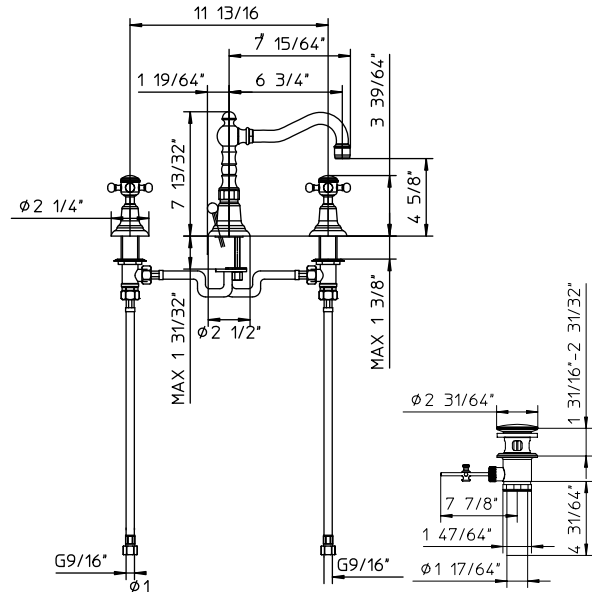

code **523050-10**

Features

- 3 holes bathroom sink faucet, two handles and spout swivel spout 360°.
- Included pop-up drain with 1-1/4" tailpiece.
- Ceramic disc valves longevity standards for a lifetime of durable performance.
- Valve body cast brass.

Material

- Solid brass.
- Finishes resist corrosion and tarnish.

Certifications

- ASME A112.18.1/CSA B125.1-12
- California Energy Commission (CEC)
- ADA

Available color finishes

- 10 chrome
- 11 chrome-gold
- 50 bronze
- 51 copper
- 53 gold
- 64 gold-swarovski
- 68 polish nickel
- 70 chrome-swarovski

Technical information

- All product dimensions are nominal
- Handle clearance 1-31/32" (50mm)
- Faucet flow rate: 1.2 gpm
- Pressure 60 psi

Warranty

- Limited warranty.
- See website for detailed warranty information.

Note

- Install this product according to the installation guide.
- Final measurements confirm with product.
- Palazzani reserves the right to make revisions without notice to product specifications.

PALAZZANI USA

phone (305) 651.4470 ■ service@palazzaniusa.com