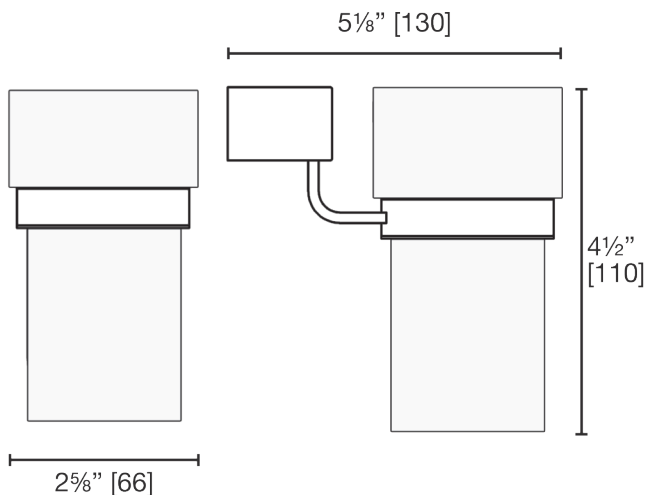

GD polished gold

BG brushed gold

MB matte black

WF white frost

SG stone grey

Complementary Accessories

Karré II Collection includes:

- single towel bar
- double towel bar
- robe hook
- hand towel bar
- paper holder
- single glass shelf

Use metric dimensions for greatest accuracy. Specifications are subject to change without notice.

A
CELEBRATION
of ART &
FUNCTION