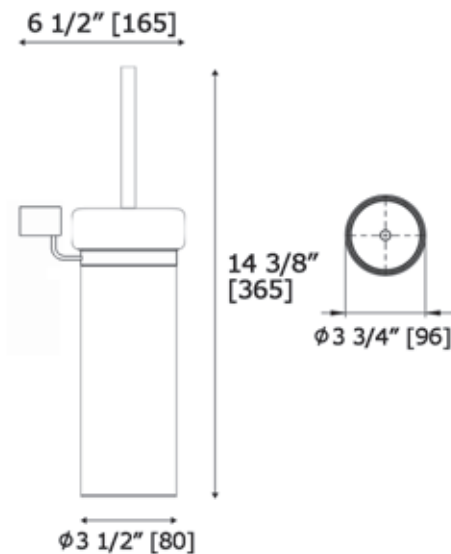

KARRÉ II

BOWL BRUSH AND PORCELAIN HOLDER

3500SB

AVAILABLE FINISHES:

CHROME, MATTE BLACK

BRUSHED NICKEL, POLISHED NICKEL, POLISHED BLACK NICKEL

BRUSHED GOLD, POLISHED GOLD, ROSE GOLD

LALOO ACCESSORIES