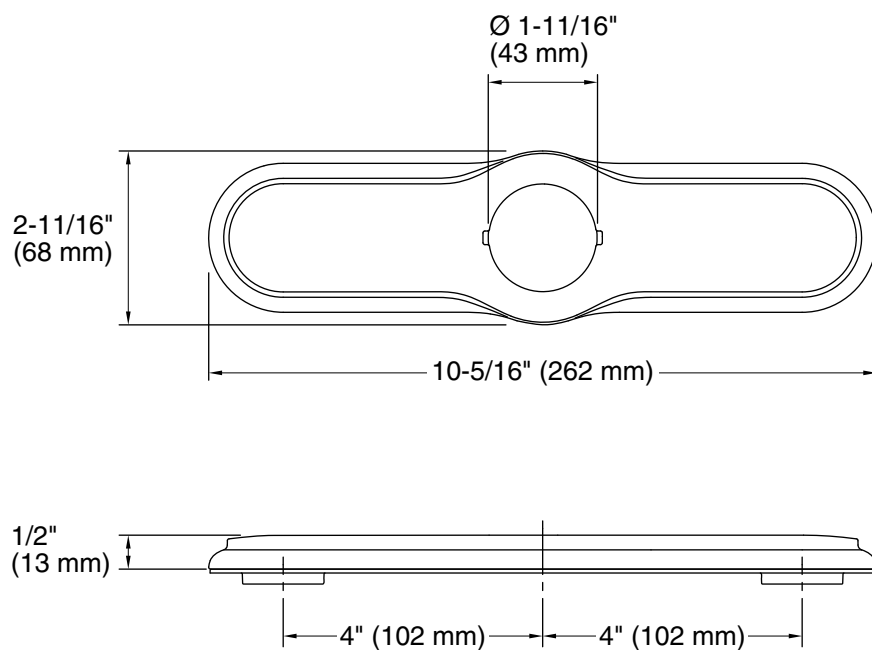

Features

- Coordinates with Tournant™ (K-77515) kitchen faucet.

Recommended Products/Accessories

K-77515 Single-handle semi-professional kitchen sink faucet
K-23723 Faucet cleaner

Codes/Standards

None Applicable

Technical Information

All product dimensions are nominal.