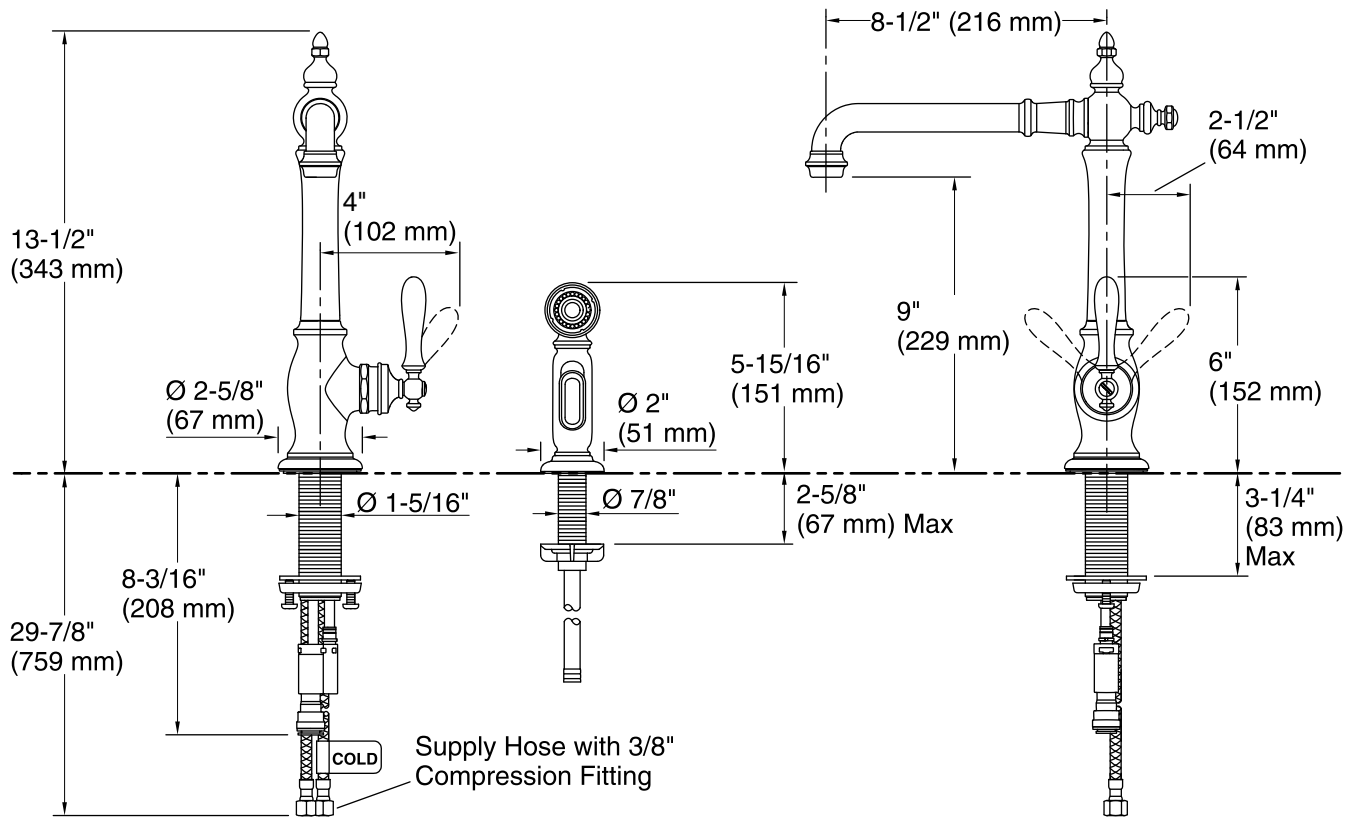

#### Technical Information

All product dimensions are nominal.

#### Spout:

Spout reach: 8-1/2" (216 mm)