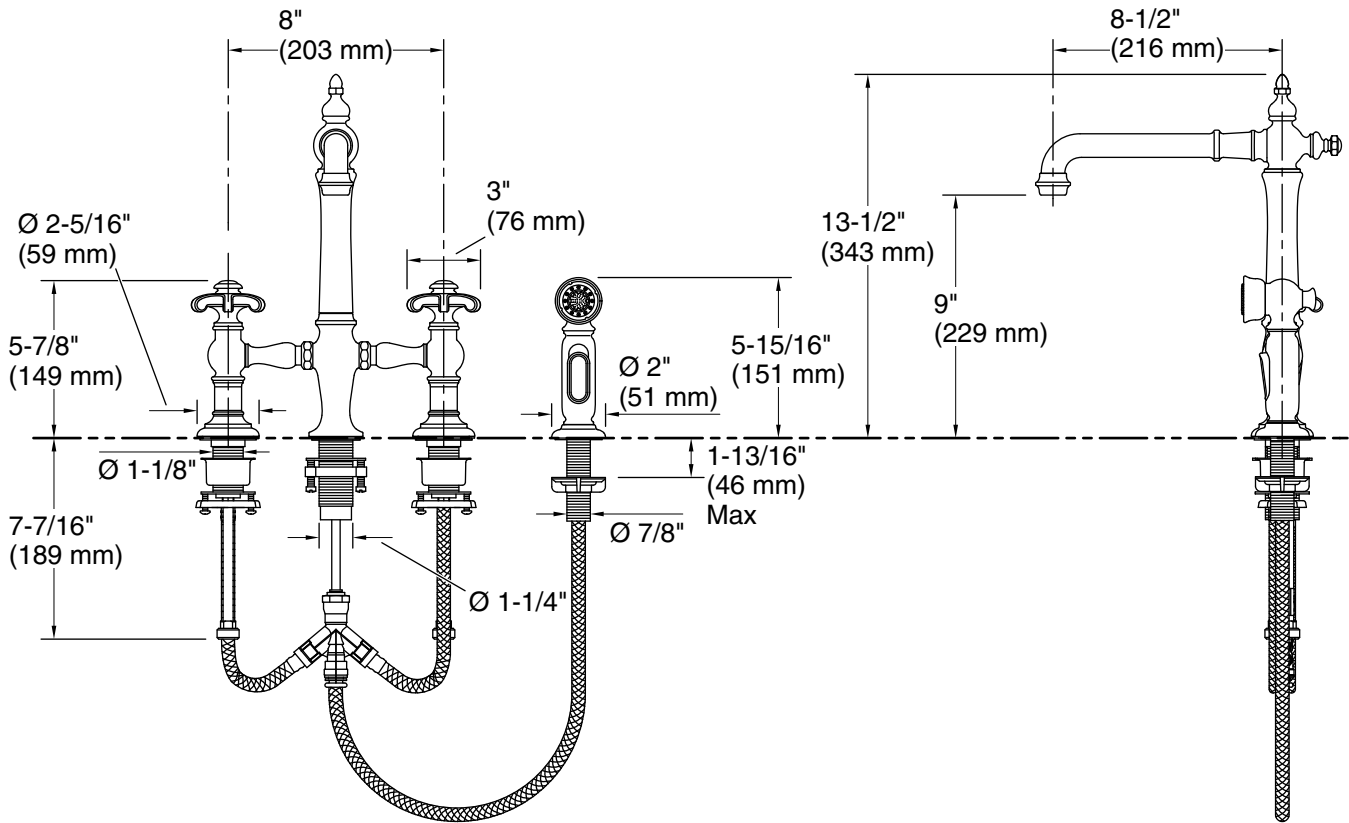

### Technical Information

All product dimensions are nominal.

#### Sidespray:

Flow rate: 1.8 gal/min (6.8 l/min)  
Pressure: 60 psi (4.1 bar)

Valve body: Plastic

#### Spout:

Spout reach: 8-1/2" (216 mm)