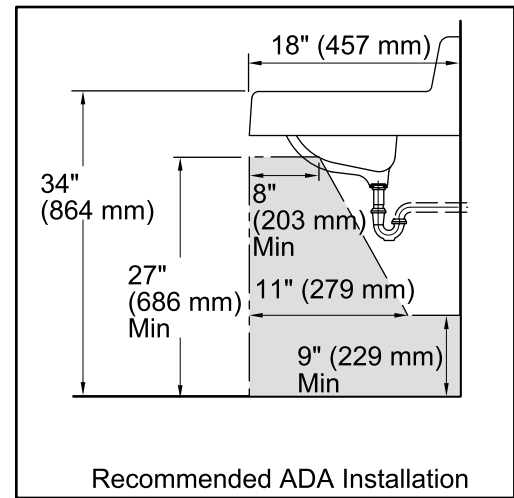

Features

- Made from premium materials that withstand high-volume usage
- Constructed KOHLER® Cast Iron
- 20"L x 18"W
- Wall-mount installation
- 4" center drilling
- Lugs for chair carrier

Recommended Products/Accessories

K-8998 P-Trap

Included Components

Additional Components:
Hanger(s)

ADA

Codes/Standards

ASME A112.19.1/CSA B45.2
ADA
ICC/ANSI A117.1

Lifetime Limited Warranty for KOHLER® Cast Iron Components

See website for detailed warranty information.

Available Colors/Finishes

Color tiles intended for reference only.

Color	Code	Description
-------	------	-------------

	0	White
--	---	-------

Technical Information

All product dimensions are nominal.

- Bowl configuration: Single
 Installation: Wall-mount
 Bowl area (Only): Length: 15" (381 mm)
 Width: 10" (254 mm)
 Water depth: 5" (127 mm)
 Number of deck holes: 3
 Faucet hole spacing: 4" (102 mm)
 Faucet hole(s): 1-1/8" (29 mm)
 Drain hole: 1-3/4" (44 mm)