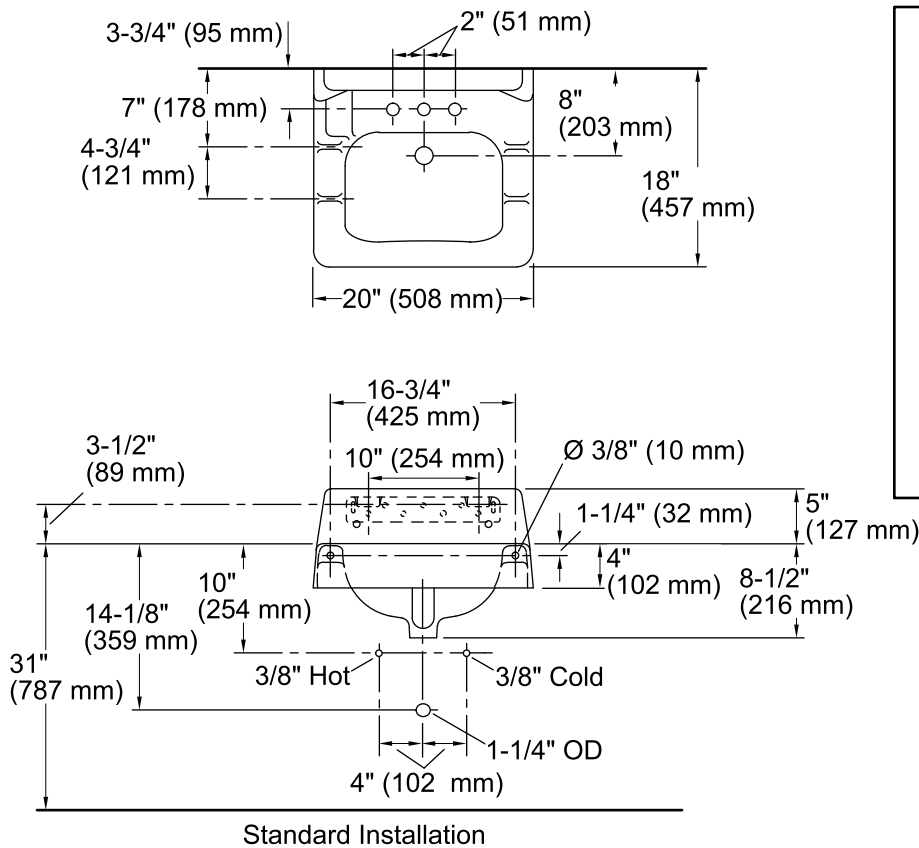

Features

- Made from premium materials that withstand high-volume usage
- Constructed KOHLER® Cast Iron
- 20"L x 18"W
- Wall-mount installation
- 4" center drilling
- Lugs for chair carrier

Recommended Products/Accessories

K-8998 P-Trap

Included Components

Additional Components:
Hanger(s)

ADA

Codes/Standards

ASME A112.19.1/CSA B45.2
ADA
ICC/ANSI A117.1

Lifetime Limited Warranty for KOHLER® Cast Iron Components

See website for detailed warranty information.

Available Colors/Finishes

Color tiles intended for reference only.

Color	Code	Description
-------	------	-------------

	0	White
--	---	-------

Technical Information

All product dimensions are nominal.

- Bowl configuration: Single
 Installation: Wall-mount
 Bowl area (Only): Length: 15" (381 mm)
 Width: 10" (254 mm)
 Water depth: 5" (127 mm)
 Number of deck holes: 3
 Faucet hole spacing: 4" (102 mm)
 Faucet hole(s): 1-1/8" (29 mm)
 Drain hole: 1-3/4" (44 mm)