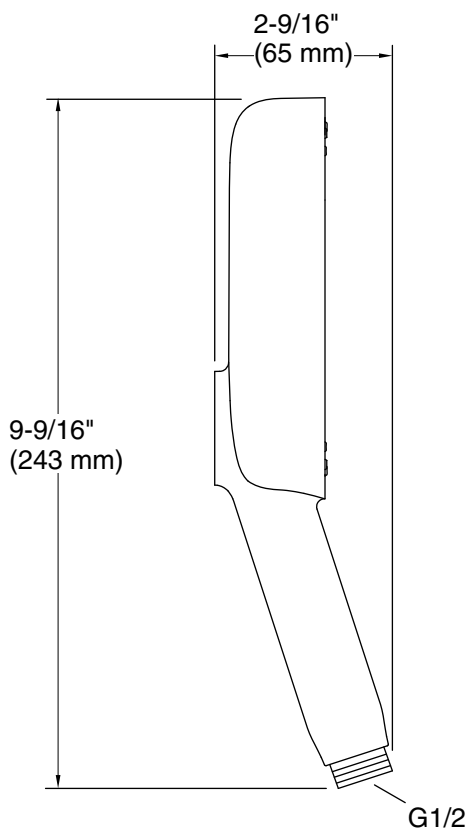

Installation

- G 1/2 inlet connection.
- Requires shower hose (sold separately).
- Bracket or slidebar required for wall-mount installation.
- Deck-mount holder required for deck-mount installation.

Recommended Products/Accessories

- K-9514 60" Shower Hose
- K-8593 72" Shower Hose
- K-26309 Wall-mount handshower holder
- K-26310 Handshower holder with supply elbow & check valve
- K-26312 31½" slidebar
- K-26313 39" slidebar
- K-26314 31½" (800 mm) slidebar with integrated water supply
- K-23723 Faucet cleaner

Color	Code	Description
	CP	Polished Chrome
	BN	Vibrant® Brushed Nickel
	BL	Matte Black
	2MB	Vibrant® Brushed Moderne Brass

Technical Information

All product dimensions are nominal.

Handshower:

Rated maximum flow: 2.5 gal/min (9.5 l/min)
Pressure: 80 psi (5.5 bar)