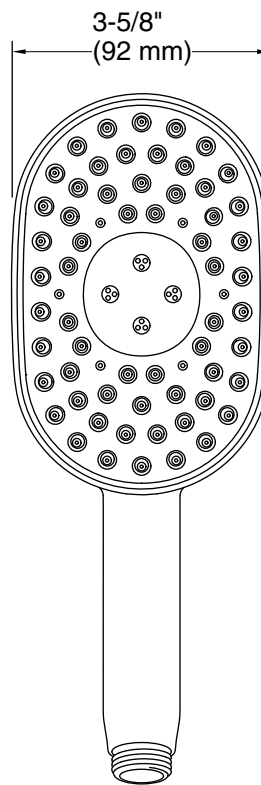

Features

- Multifunction handshower with advanced spray engine provides three spray experiences: Full Coverage with Katalyst technology, Deep Massage, and Cloud.
- Full Coverage with Katalyst technology delivers a drenching spray experience, ideal for rinsing shampoo from hair.
- Deep Massage streams twist and swirl, targeting sore muscles to ease away aches and pains.
- Cloud spray experience restores with a thick cloud of silky, super-fine water droplets.
- MasterClean™ sprayface features an easy-to-clean surface that withstands mineral buildup.
- Optimized sprayface for maximum performance.
- 2.5 gpm (9.5 lpm) maximum flow rate.

Installation

- G 1/2 inlet connection.
- Requires shower hose (sold separately).
- Bracket or slidebar required for wall-mount installation.
- Deck-mount holder required for deck-mount installation.

Recommended Products/Accessories

- K-9514 60" Shower Hose
- K-8593 72" Shower Hose
- K-26309 Wall-mount handshower holder
- K-26310 Handshower holder with supply elbow & check valve
- K-26312 31½" slidebar
- K-26313 39" slidebar
- K-26314 31½" (800 mm) slidebar with integrated water supply
- K-23723 Faucet cleaner

Color	Code	Description
	CP	Polished Chrome
	BN	Vibrant® Brushed Nickel
	BL	Matte Black
	2MB	Vibrant® Brushed Moderne Brass

Technical Information

All product dimensions are nominal.

Handshower:

Rated maximum flow: 2.5 gal/min (9.5 l/min)
Pressure: 80 psi (5.5 bar)