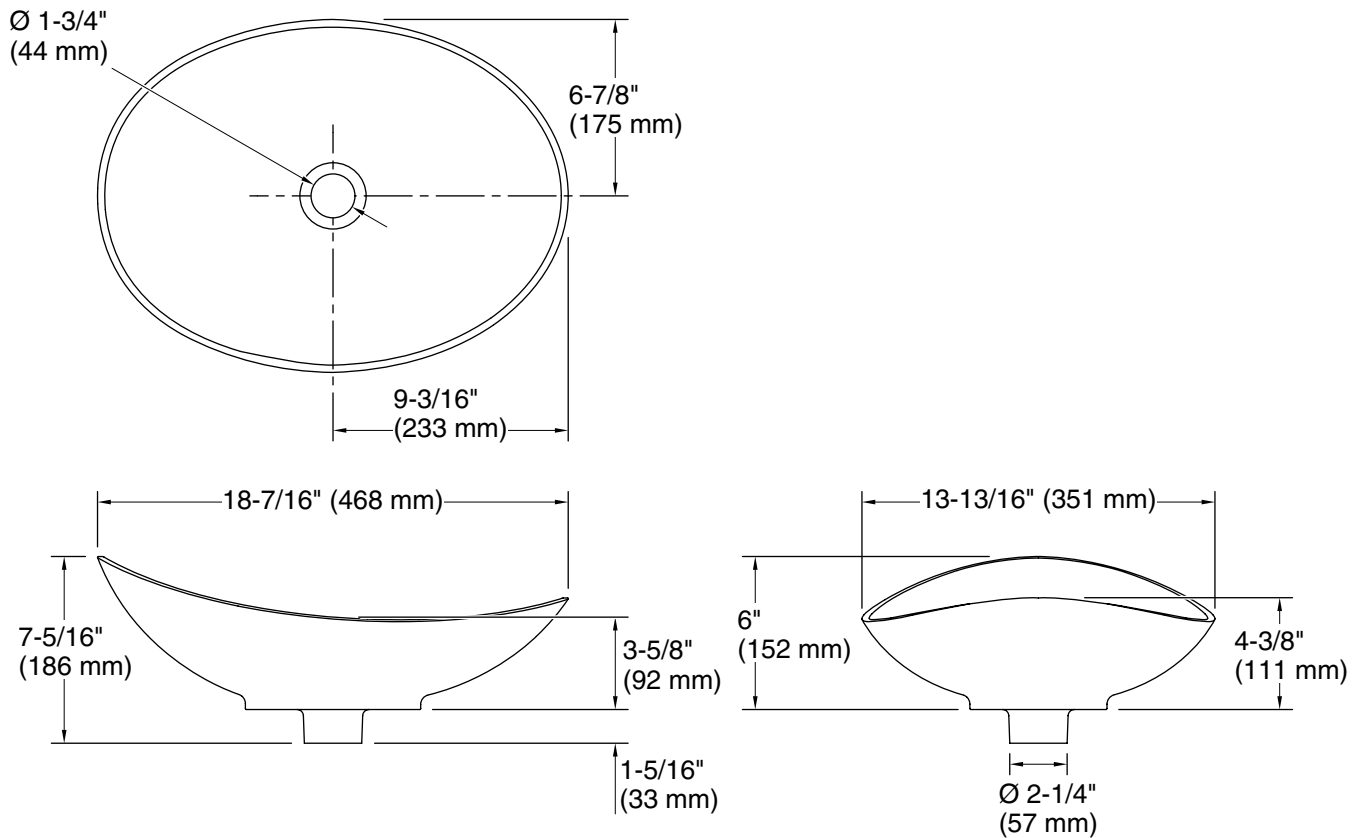

FEATURES

P74108

- Cast bronze sink allowing to deepen/patina over time
- Simple shape and diminutive scale make Myam a superb selection for double master installations or a power bath
- Absolutely transitional in design; Myam is equally appropriate for a modern home or a historic renovation
- Recommended pairing with Kallista wall-mounted or vessel-height single control faucets
- Decorative matte finish on the underside of vessel comes in matte black or matte white
- Each vessel is unique and will have irregularities such as pitting and hairline cracks. These are not flaws, but characteristics of a solid bronze cast vessel.

PRODUCT INFORMATION	
Fixture*:	
Basin Area	18" (457 mm) x 13-1/4" (337 mm)
Water Depth	4" (102 mm)
Drain Hole	Ø 1-3/4" (44 mm)
Weight	37 lbs (16.8 kg)
*Approximate measurements for comparison only.	

INSTALLATION NOTES
All dimensions are nominal.