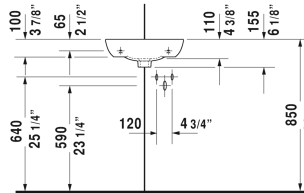

ME by Starck Handrinse basin corner model # 0722430000

| < 16 7/8" Inch > |

Handrinse basin corner model	Dimension	Weight	Order number
with overflow, with tap platform, hardware included, wall-mounted, 16 7/8" Inch			
Colors			
00 White			
Variant			
●	16 7/8" x 15" Inch	15.4 lb	0722430000
Sanitary ceramics with the special WonderGliss surface finish will remain clean and attractive-looking for a long time to come. When ordering WonderGliss please add a "1" as eleventh digit to the model number.			

All drawings contain the necessary measurements which are subject to standard tolerances. They are stated in inch & mm and are non-binding. Exact measurements, in particular for customized installation scenarios, can only be taken from the finished ceramic piece.