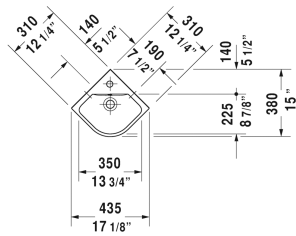

ME by Starck Handrinse basin corner model # 0722430000

| < 16 7/8" Inch > |

Handrinse basin corner model	Dimension	Weight	Order number
with overflow, with tap platform, hardware included, wall-mounted, 16 7/8" Inch			
Colors			
00 White			
Variant			
●	16 7/8" x 15" Inch	15.4 lb	0722430000
Sanitary ceramics with the special WonderGliss surface finish will remain clean and attractive-looking for a long time to come. When ordering WonderGliss please add a "1" as eleventh digit to the model number.			

All drawings contain the necessary measurements which are subject to standard tolerances. They are stated in inch & mm and are non-binding. Exact measurements, in particular for customized installation scenarios, can only be taken from the finished ceramic piece.