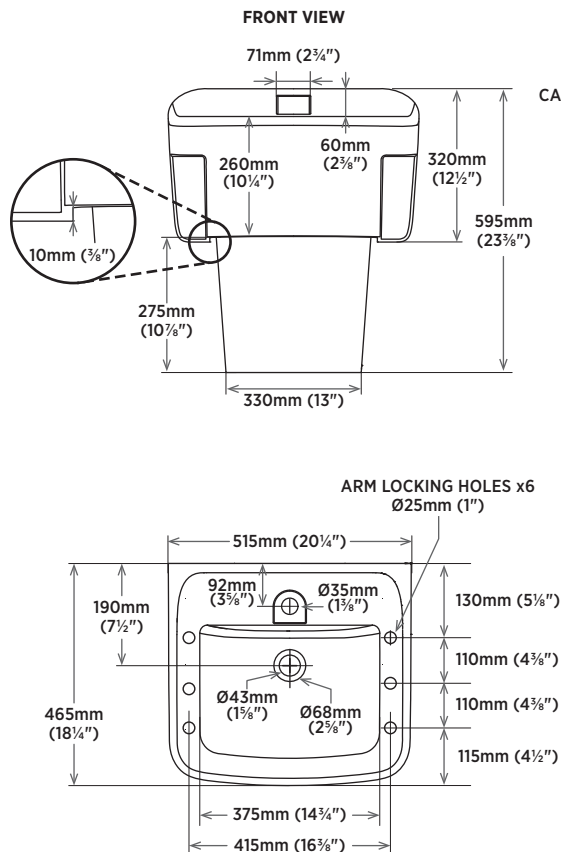

HYGIENIC SINK

20" WALL MOUNT SINK WITH SHROUD

□ 4610AFV

Single Hole with Shroud

PRODUCT SPECS

- Vitreous china with Micropolish Glaze
- Single hole faucet drilling
- Built-in backsplash
- Offset drain located at backward position to avoid direct fall of water stream
- No overflow, to prevent contamination
- Slanted deck, to prevent water pooling
- Mounting hardware supplied
- For concealed arm carrier (provided by others) installation
- Acrylic shroud leg included
- Faucet not included

COMPLIANCE CERTIFICATIONS

- Meets or exceeds the following:
- IAPMO cUPC
 - ASME A112.19.2 / CSA B45.1
 - CSA Z8000

SHIPPING

Cube 3.5
GW 57 lbs

DIMENSIONS

515mm W x 465mm D x 595mm H

20¼" W x 18¼" D x 23⅜" H

TO BE SPECIFIED

Colour:

■ Soft White

IMPORTANT: Dimensions of fixtures are nominal and may vary within the range of tolerances established by ANSI standard A112.19.2. These measurements are subject to change or cancellation. No responsibility is assumed for use of superseded or voided pages.

NOTE: ▲ CSA Z8000 requires a sink installation height of 34".

contrac

CANADA
USA

5970 CHEDWORTH WAY, UNIT B, MISSISSAUGA, ONTARIO, CANADA L5R 4G5 | CONTRAC.CA
6241 NORTHWIND PARKWAY, HOBART, INDIANA, USA 46342 | CONTRAC.US