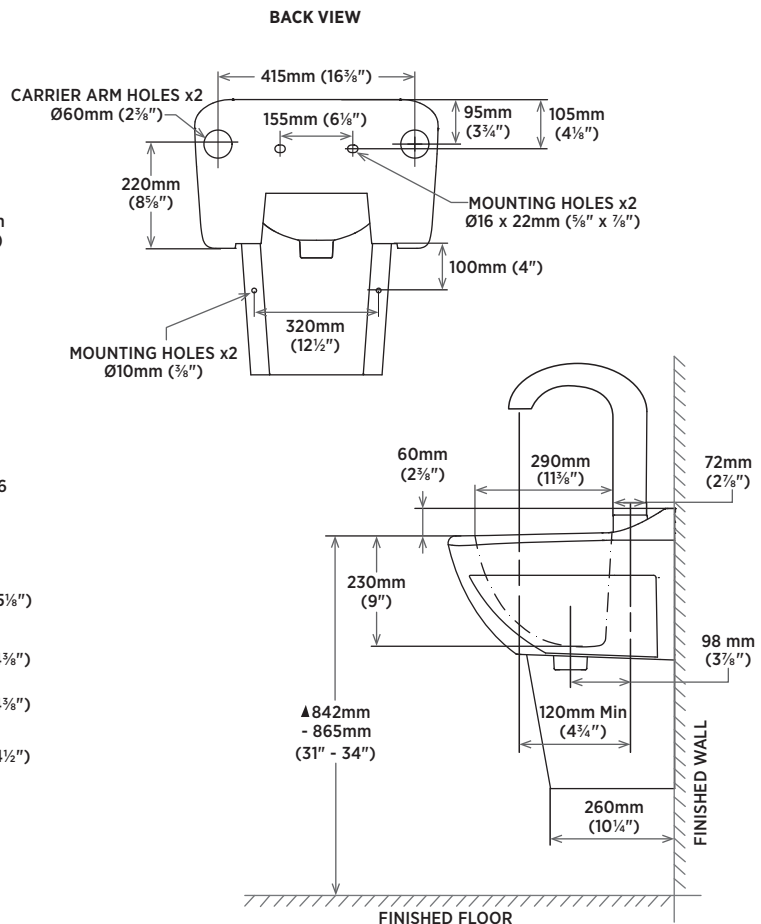

HYGIENIC SINK

20" WALL MOUNT SINK WITH SHROUD

□ 4610AFV

Single Hole with Shroud

PRODUCT SPECS

- Vitreous china with Micropolish Glaze
- Single hole faucet drilling
- Built-in backsplash
- Offset drain located at backward position to avoid direct fall of water stream
- No overflow, to prevent contamination
- Slanted deck, to prevent water pooling
- Mounting hardware supplied
- For concealed arm carrier (provided by others) installation
- Acrylic shroud leg included
- Faucet not included

COMPLIANCE CERTIFICATIONS

- Meets or exceeds the following:
- IAPMO cUPC
 - ASME A112.19.2 / CSA B45.1
 - CSA Z8000

SHIPPING

Cube 3.5
GW 57 lbs

DIMENSIONS

515mm W x 465mm D x 595mm H

20¼" W x 18¼" D x 23⅜" H

TO BE SPECIFIED

Colour:

■ Soft White

IMPORTANT: Dimensions of fixtures are nominal and may vary within the range of tolerances established by ANSI standard A112.19.2. These measurements are subject to change or cancellation. No responsibility is assumed for use of superseded or voided pages.

NOTE: ▲ CSA Z8000 requires a sink installation height of 34".

contrac

CANADA
USA

5970 CHEDWORTH WAY, UNIT B, MISSISSAUGA, ONTARIO, CANADA L5R 4G5 | CONTRAC.CA
6241 NORTHWIND PARKWAY, HOBART, INDIANA, USA 46342 | CONTRAC.US