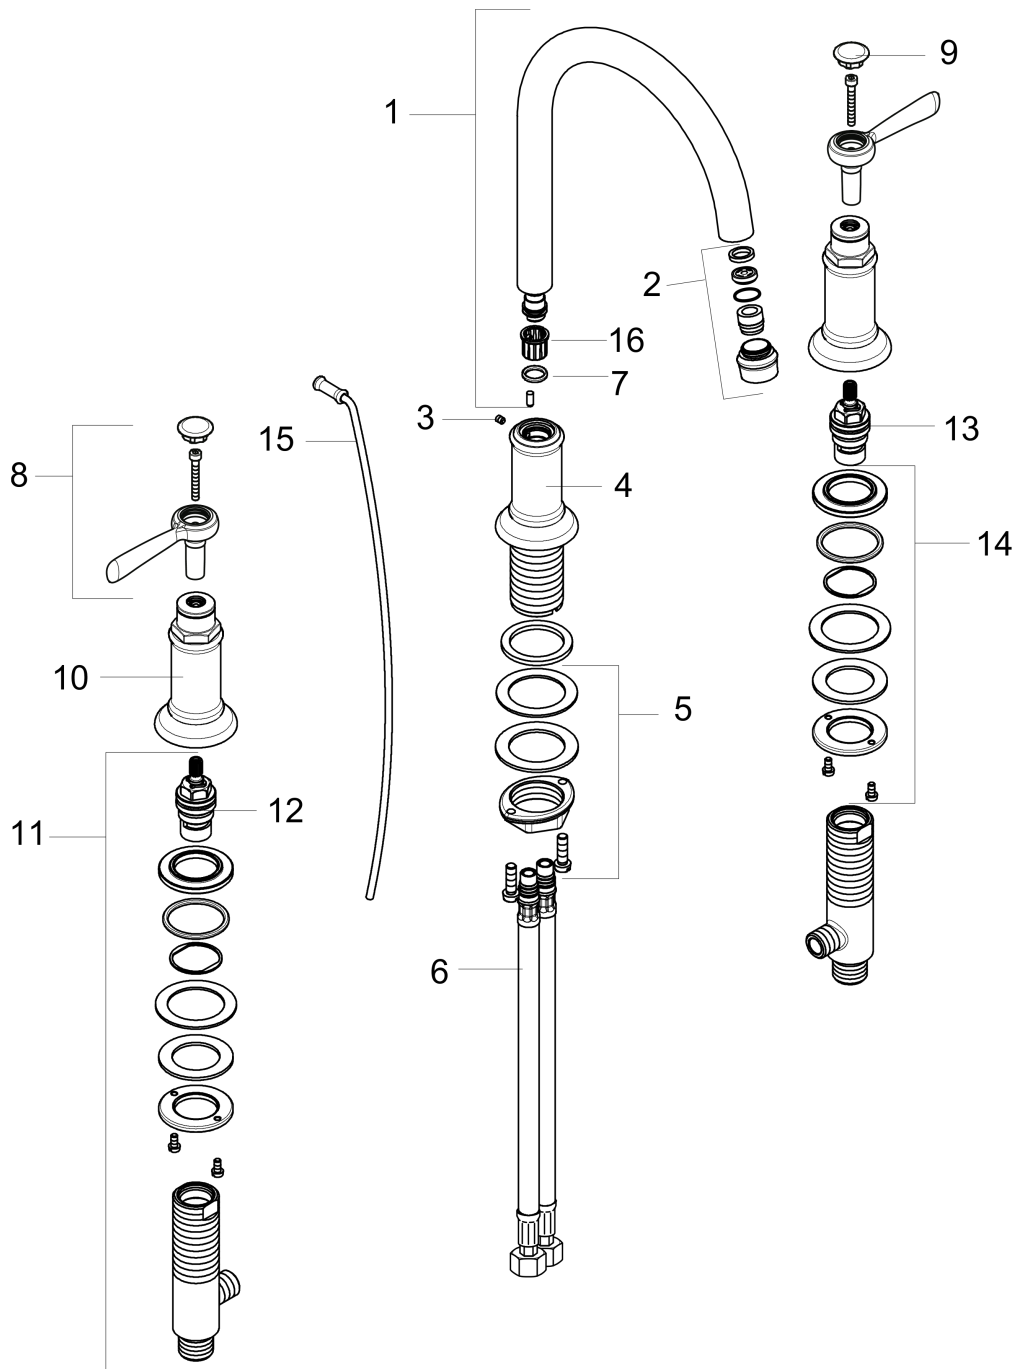

**AXOR Montreux**  
**Widespread Faucet 180 with Lever Handles and Pop-Up Drain, 1.2 GPM**  
 Finishes : **chrome** Part no. : **16514001**

**Description**

**Features**

- Swivel range 120°
- Laminar spray
- Flow: 1.2 GPM (4.5 L/Min)
- 90° ceramic valves
- Includes pop-up drain

**Item details**

List Price \$ 1,084.00

**Technology**

**Compliance**

**Product image**

**Scale drawing**

**AXOR Montreux**  
**Widespread Faucet 180 with Lever Handles and Pop-Up Drain, 1.2 GPM**  
 Finishes : **chrome**    Part no. : **16514001**

Exploded drawing

Year of production: >07/16

**AXOR Montreux****Widespread Faucet 180 with Lever Handles and Pop-Up Drain, 1.2 GPM**Finishes : **chrome** Part no. : **16514001****Spare parts list**

Year of production: &gt;07/16

<b>Pos.</b>	<b>Description</b>	<b>Part no.</b>	<b>Price</b>	<b>PU</b>
1	spout cpl.	97990000	-	1
2	aerator M18x1 (4,5 l/min)	93062000	-	1
3	hollow set screw M4x5	98731000	-	1
4	escutcheon for spout	97989000	-	1
5	fixing set (Ø 32)	13961000	-	1
6	connection hose 18½" M8x0,75 3/8"	96321001	-	1
7	O-ring 11x2	98127000	-	1
8	handle	16691000	-	1
9	set of screw covers, cold / hot water / neutral	97987000	-	1
10	escutcheon for handle	97988000	-	1
11	valve	88503000	-	1
12	shut off unit left closing	94008000	-	1
13	shut off unit right closing	94009000	-	1
14	fixing set for shut off unit	88511000	-	1
15	pull rod	98730000	-	1
16	lever collar	92849000	-	1
a	pop up waste	88509000	-	1