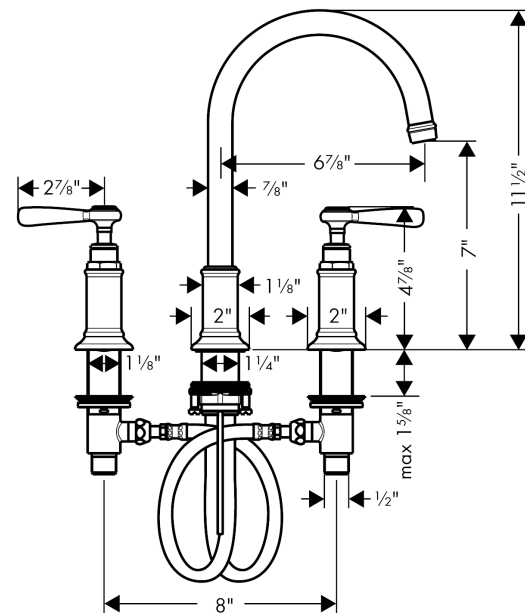

**AXOR Montreux**  
**Widespread Faucet 180 with Lever Handles and Pop-Up Drain, 1.2 GPM**  
 Finishes : **chrome** Part no. : **16514001**

**Description**

**Features**

- Swivel range 120°
- Laminar spray
- Flow: 1.2 GPM (4.5 L/Min)
- 90° ceramic valves
- Includes pop-up drain

**Item details**

List Price \$ 1,084.00

**Technology**

**Compliance**

**Product image**

**Scale drawing**

**AXOR Montreux**  
**Widespread Faucet 180 with Lever Handles and Pop-Up Drain, 1.2 GPM**  
 Finishes : **chrome**    Part no. : **16514001**

Exploded drawing

Year of production: >07/16

**AXOR Montreux****Widespread Faucet 180 with Lever Handles and Pop-Up Drain, 1.2 GPM**Finishes : **chrome** Part no. : **16514001****Spare parts list**

Year of production: &gt;07/16

<b>Pos.</b>	<b>Description</b>	<b>Part no.</b>	<b>Price</b>	<b>PU</b>
1	spout cpl.	97990000	-	1
2	aerator M18x1 (4,5 l/min)	93062000	-	1
3	hollow set screw M4x5	98731000	-	1
4	escutcheon for spout	97989000	-	1
5	fixing set (Ø 32)	13961000	-	1
6	connection hose 18½" M8x0,75 3/8"	96321001	-	1
7	O-ring 11x2	98127000	-	1
8	handle	16691000	-	1
9	set of screw covers, cold / hot water / neutral	97987000	-	1
10	escutcheon for handle	97988000	-	1
11	valve	88503000	-	1
12	shut off unit left closing	94008000	-	1
13	shut off unit right closing	94009000	-	1
14	fixing set for shut off unit	88511000	-	1
15	pull rod	98730000	-	1
16	lever collar	92849000	-	1
a	pop up waste	88509000	-	1